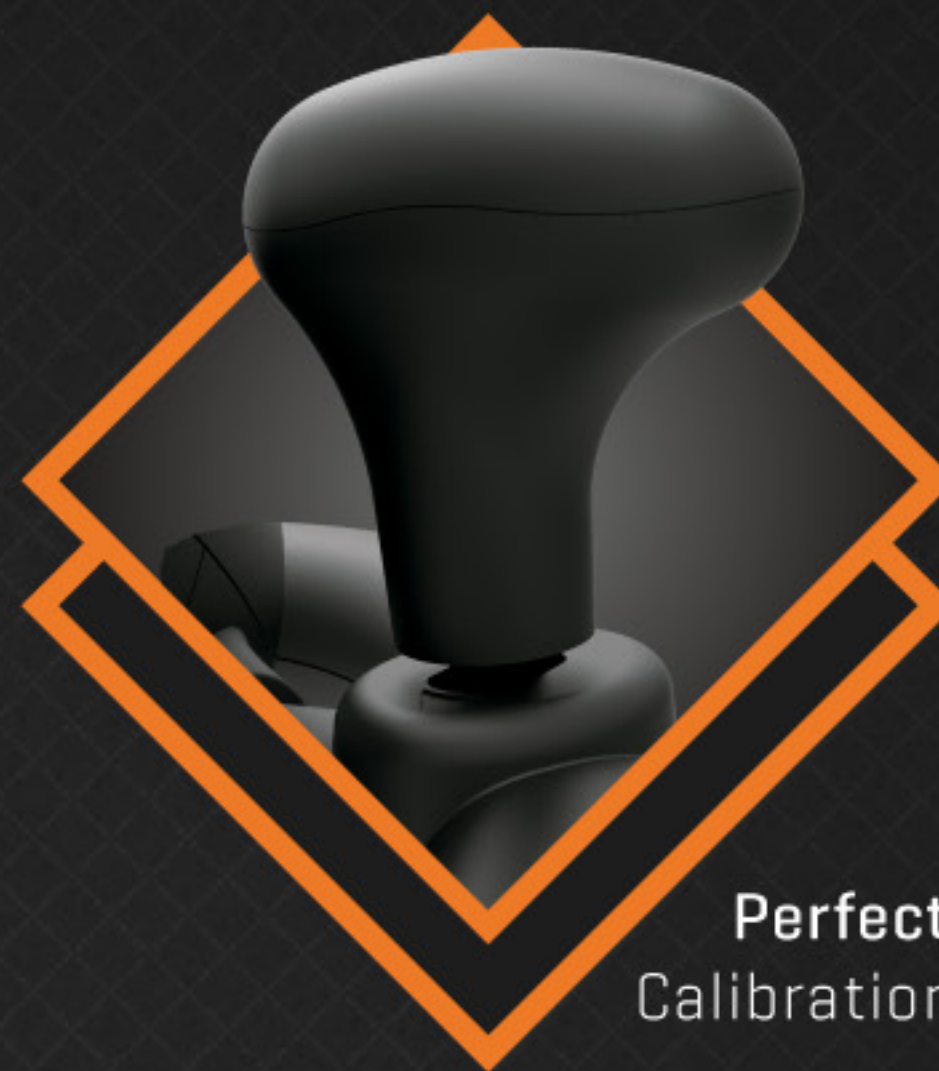

K-WHEEL

Multi-Platform
Gaming Wheel

Perfect
Calibration

Accelerating
and brake pedals

MULTI -
PLATFORM

180° TURNING
DEGREES

SPRING LOADED
PEDALS

■ FEATURES

- Set of steering wheel and pedals
- Shift lever and paddles on the steering wheel
- Synthetic fabric grip for greater grip
- Effects of vibration in the steering wheel
- Compatible with PC, PS3, PS4 and XBOX ONE
- Buttons: 8 analog & 4 digital buttons
- Cable length: 240 cm
- Dimensions: 330 x 350 x 330 mm
- Weight: 2.020 g