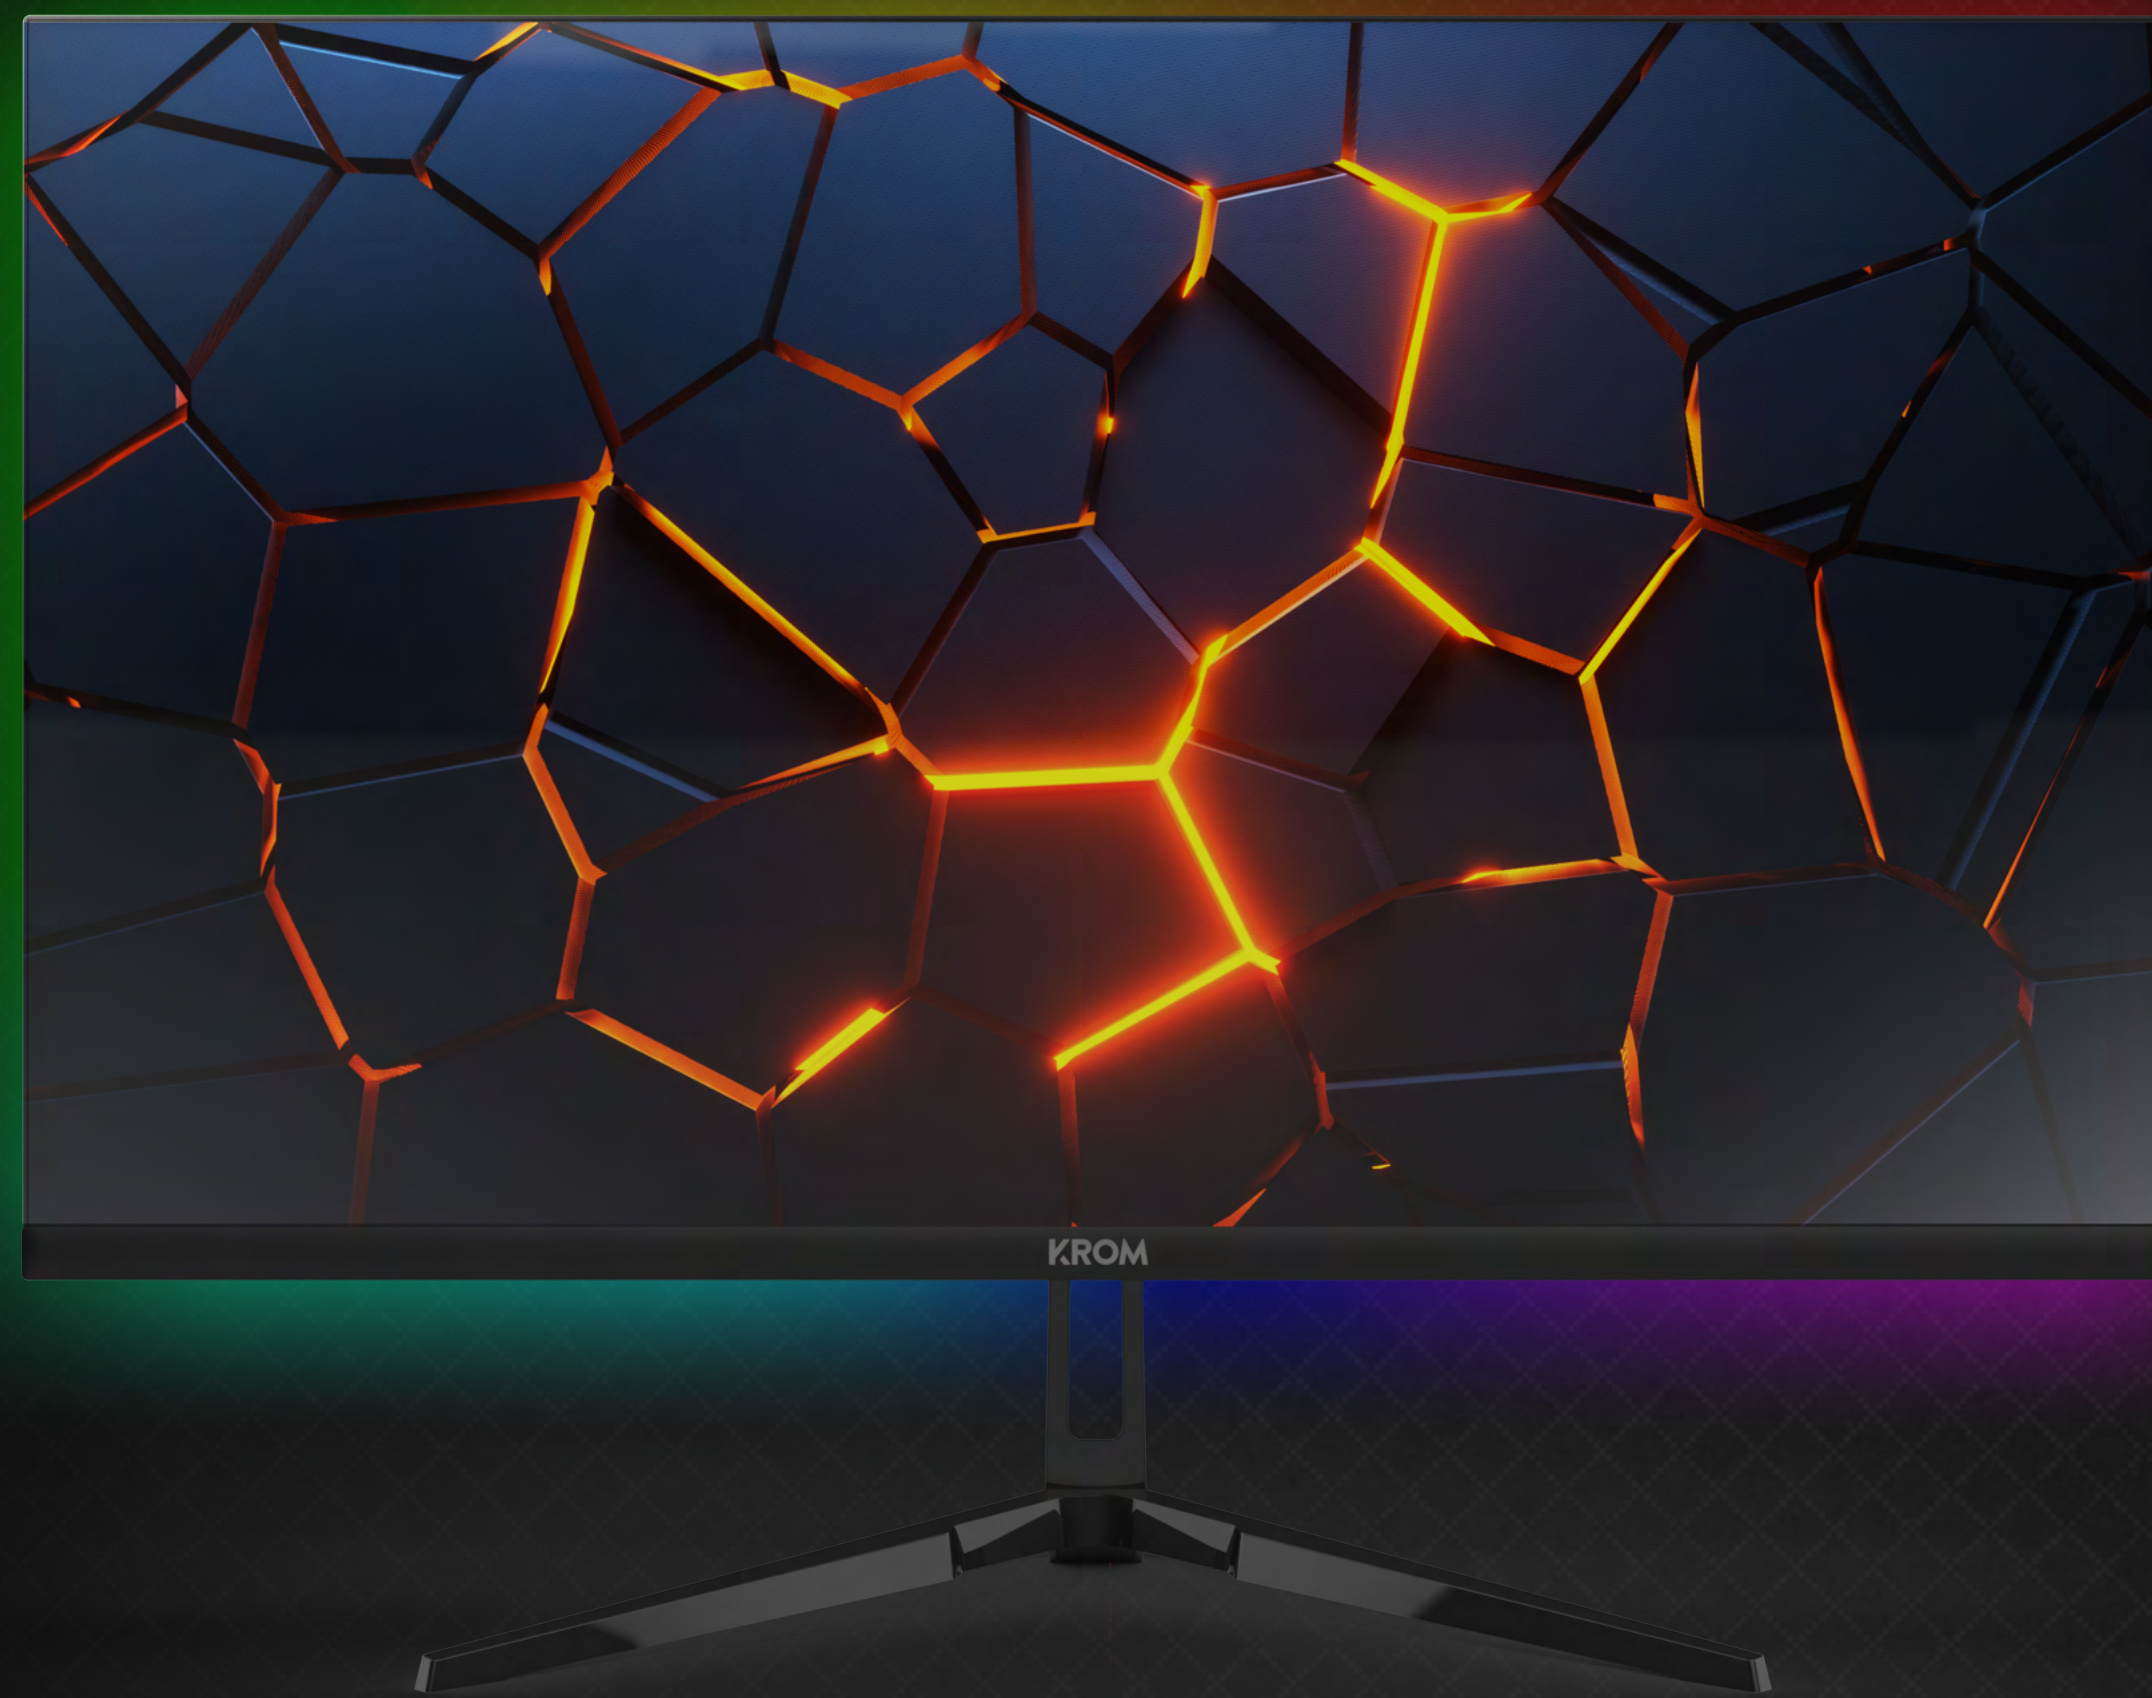

KERTZ

27" RGB 200Hz
IPS Gaming Monitor

Rear RGB LED lighting

AMD FreeSync & NVIDIA G-Sync compatible

200Hz
refresh rate

1ms
response time

HDR
High Dynamic Range

FullHD
resolution

VESA
100mm mount system

TECH SPECS

- 27" RGB gaming monitor
- 200 Hz refresh rate
- 1ms response time
- FullHD resolution [1920 x 1080px] and HDR mode
- HDMI 2.0 [x1], Display Port 1.4 [x1] and audio output
- Includes HDMI & Display Port cables
- Vertical screen tilt adjustment
- Dimensions: 612 x 462 x 182 mm
- Dimensions: 612 x 363 x 60 mm [withou stand]