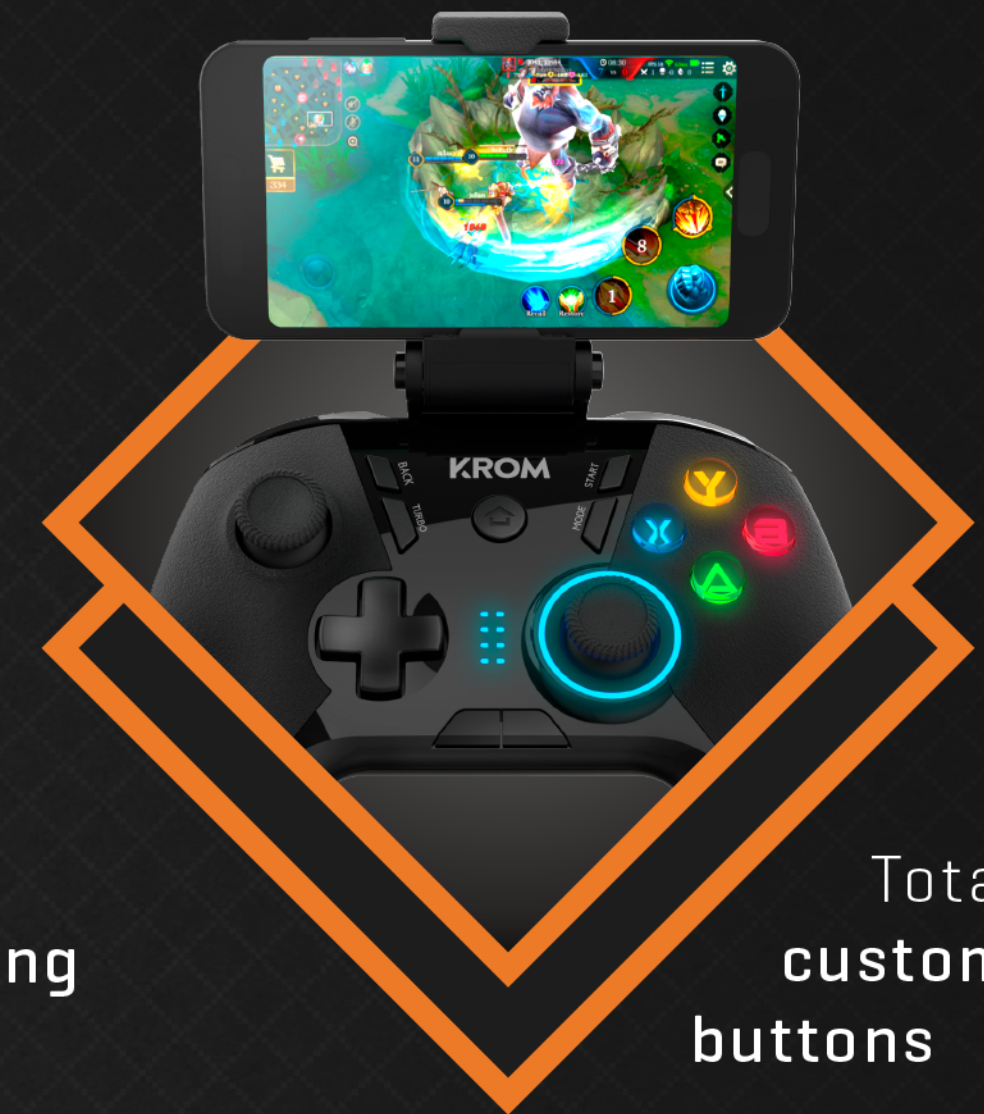

KLOUD

Elite Wireless Gaming Pad

Enjoy gaming everywhere

Totally customizable buttons

D-PAD OR X/Y
AXYS INPUT

MULTI-PLATFORM
COMPATIBILITY

PHONE HOLDER
INCLUDED

EASY
CUSTOMIZATION

TECH SPECS

- Elite gamepad designed for competition
- Rear configurable paddles
- Compatible with PC, SWITCH™, ANDROID™ and IOS™

PART NUMBER NXKROMKLD
EAN 8436587970474